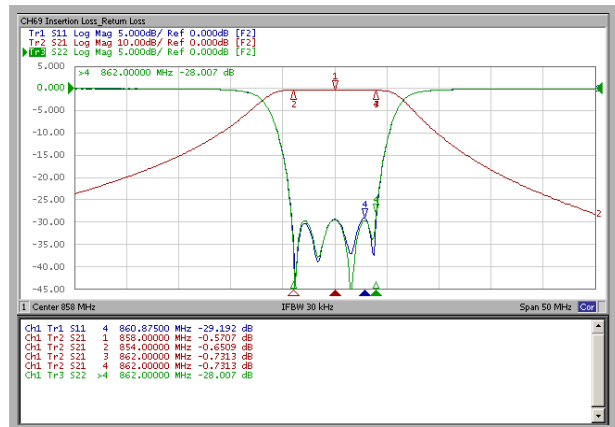

DVB-T(Digital Video Broadcasting - Terrestrial) BPF

Item		Specifications
Frequency Range		470 ~ 862MHz
Insertion Loss (Max.)	Fc	0.9dB
	Fc ± 4MHz	1.4dB
Ripple (Max.)		0.8dB
Return Loss (Min.)		25dB
Attenuation (Min.)	Fc ± 12MHz	20dB
Group Delay (Max.)		300ns
Power Rating (Ave.)		50W
In/Out Port		N – Female
Temperature Range		-10 ~ +50
Size (W x D x H) (mm)		138.5 x 95.0 x 35.0
Weight (Max.)		1Kg