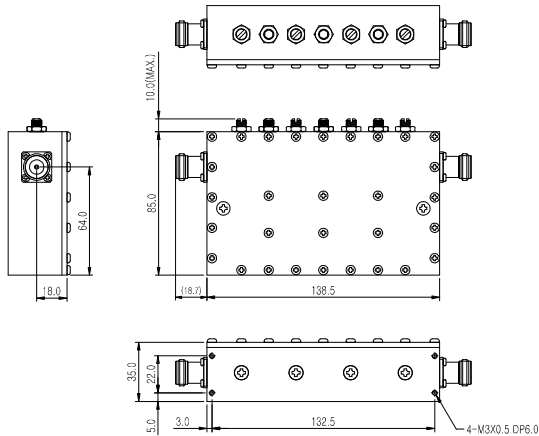

DVB-T(Digital Video Broadcasting - Terrestrial) BPF

Item		Specifications
Frequency Range		470 ~ 862MHz
Insertion Loss (Max.)	Fc	0.9dB
	Fc ± 4MHz	1.4dB
Ripple (Max.)		0.8dB
Return Loss (Min.)		25dB
Attenuation (Min.)	Fc ± 12MHz	20dB
Group Delay (Max.)		300ns
Power Rating (Ave.)		50W
In/Out Port		N – Female
Temperature Range		-10 ~ +50
Size (W x D x H) (mm)		138.5 x 95.0 x 35.0
Weight (Max.)		1Kg